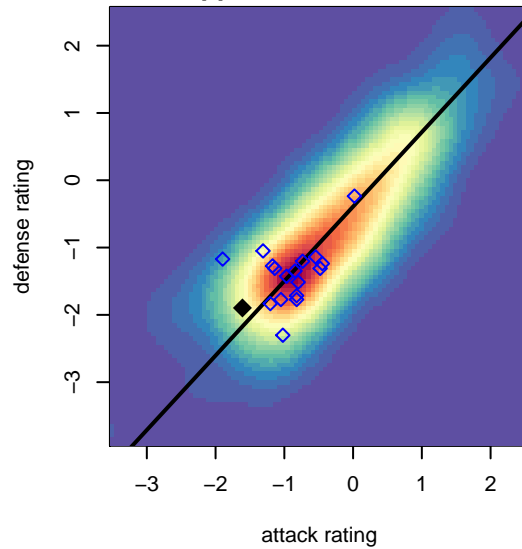

# CSC Storm White G05

Corvallis SC  
 Corvallis, OR  
 G05 total strength=291  
 attack=0.2 defense=0.15  
 fall league = PTT G05 Div 2 Red  
 spr league = Spr OYS G05 Div 2 White

alt names used:  
 CorvallisSC 05G White  
 CorvallisSC 05G White  
 Corvallis SC 05G White

Venues played:  
 2016 PTT G05 Division 2 Red  
 2016 OYS Founders Cup G05  
 2016 Spr OYS G05 Division 2 White

**CSC Storm White G05**  
 Dots are actual minus expected GF (blue circles) and GA (red triangles).  
 Blue line is smoothed change in attack strength. Red is smoothed change in defense strength.

**attack and defense variance (black dot)  
relative to other teams  
and top 10 in region**

**attack and defense rating  
relative to others at age  
and all opponents in last 13 months**

**Performance relative to 13 month average**