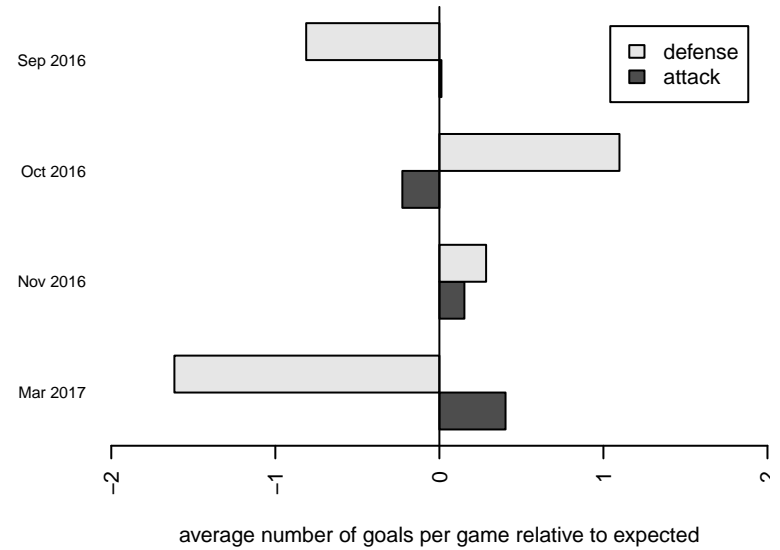

Performance relative to 13 month average