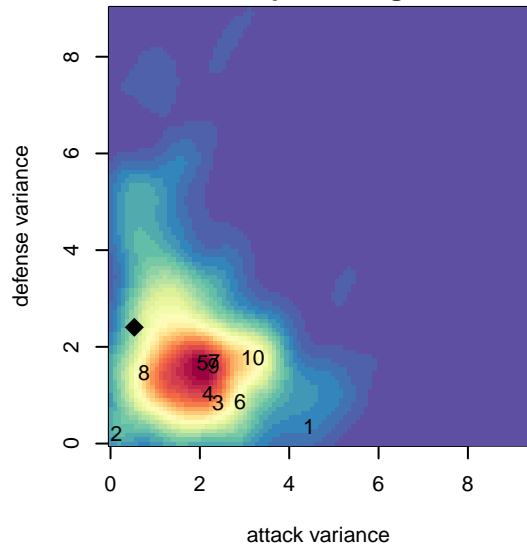

# CSC Storm White G05

Corvallis SC  
 Corvallis, OR  
 G05 total strength=291  
 attack=0.2 defense=0.15  
 fall league = PTT G05 Div 2 Red  
 spr league = Spr OYS G05 Div 2 White

alt names used:  
 CorvallisSC 05G White  
 CorvallisSC 05G White  
 Corvallis SC 05G White

Venues played:  
 2016 PTT G05 Division 2 Red  
 2016 OYS Founders Cup G05  
 2016 Spr OYS G05 Division 2 White

**CSC Storm White G05**  
 Dots are actual minus expected GF (blue circles) and GA (red triangles).  
 Blue line is smoothed change in attack strength. Red is smoothed change in defense strength.

**attack and defense variance (black dot)  
relative to other teams  
and top 10 in region**

**attack and defense rating  
relative to others at age  
and all opponents in last 13 months**

**Performance relative to 13 month average**