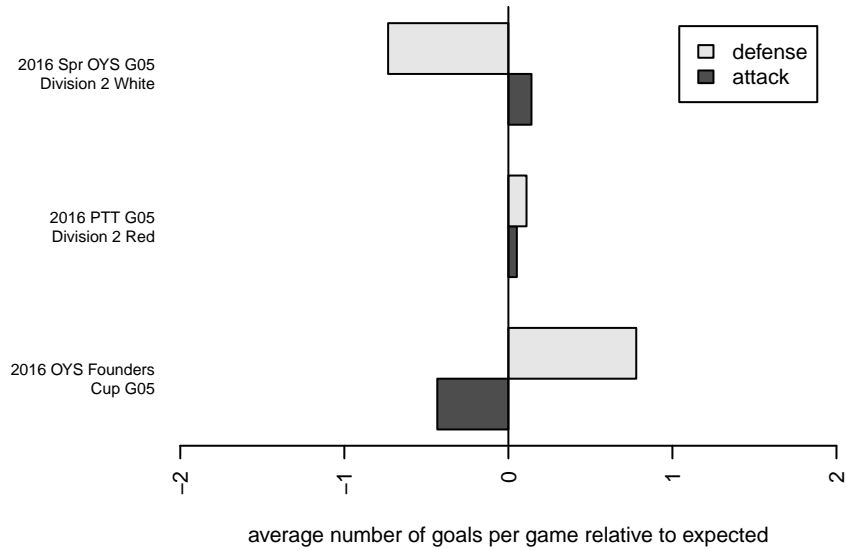

# CSC Storm White G05

Corvallis SC  
 Corvallis, OR  
 G05 total strength=291  
 attack=0.2 defense=0.15  
 fall league = PTT G05 Div 2 Red  
 spr league = Spr OYS G05 Div 2 White

alt names used:  
 CorvallisSC 05G White  
 CorvallisSC 05G White  
 Corvallis SC 05G White

Venues played:  
 2016 PTT G05 Division 2 Red  
 2016 OYS Founders Cup G05  
 2016 Spr OYS G05 Division 2 White

**CSC Storm White G05**  
 Dots are actual minus expected GF (blue circles) and GA (red triangles).  
 Blue line is smoothed change in attack strength. Red is smoothed change in defense strength.

**attack and defense variance (black dot)  
relative to other teams  
and top 10 in region**

**attack and defense rating  
relative to others at age  
and all opponents in last 13 months**

**Performance relative to 13 month average**