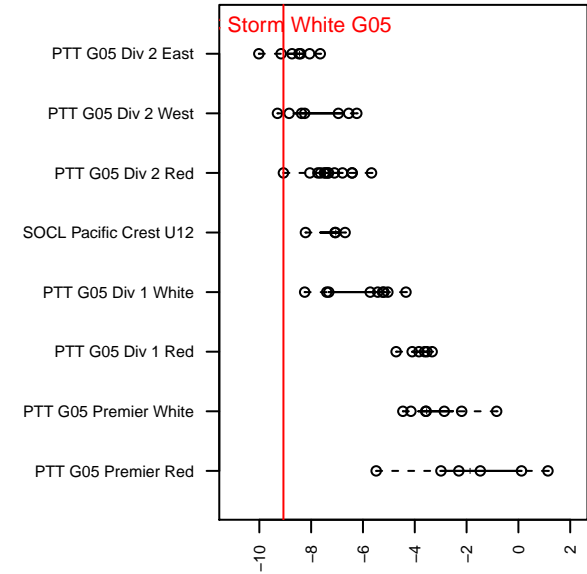

# CSC Storm White G05

Corvallis SC  
 Corvallis, OR  
 G05 total strength=291  
 attack=0.2 defense=0.15  
 fall league = PTT G05 Div 2 Red  
 spr league = Spr OYS G05 Div 2 White

alt names used:  
 CorvallisSC 05G White  
 CorvallisSC 05G White  
 Corvallis SC 05G White

Venues played:  
 2016 PTT G05 Division 2 Red  
 2016 OYS Founders Cup G05  
 2016 Spr OYS G05 Division 2 White

**CSC Storm White G05**  
 Dots are actual minus expected GF (blue circles) and GA (red triangles).  
 Blue line is smoothed change in attack strength. Red is smoothed change in defense strength.

**attack and defense variance (black dot)  
relative to other teams  
and top 10 in region**

**attack and defense rating  
relative to others at age  
and all opponents in last 13 months**

**Performance relative to 13 month average**