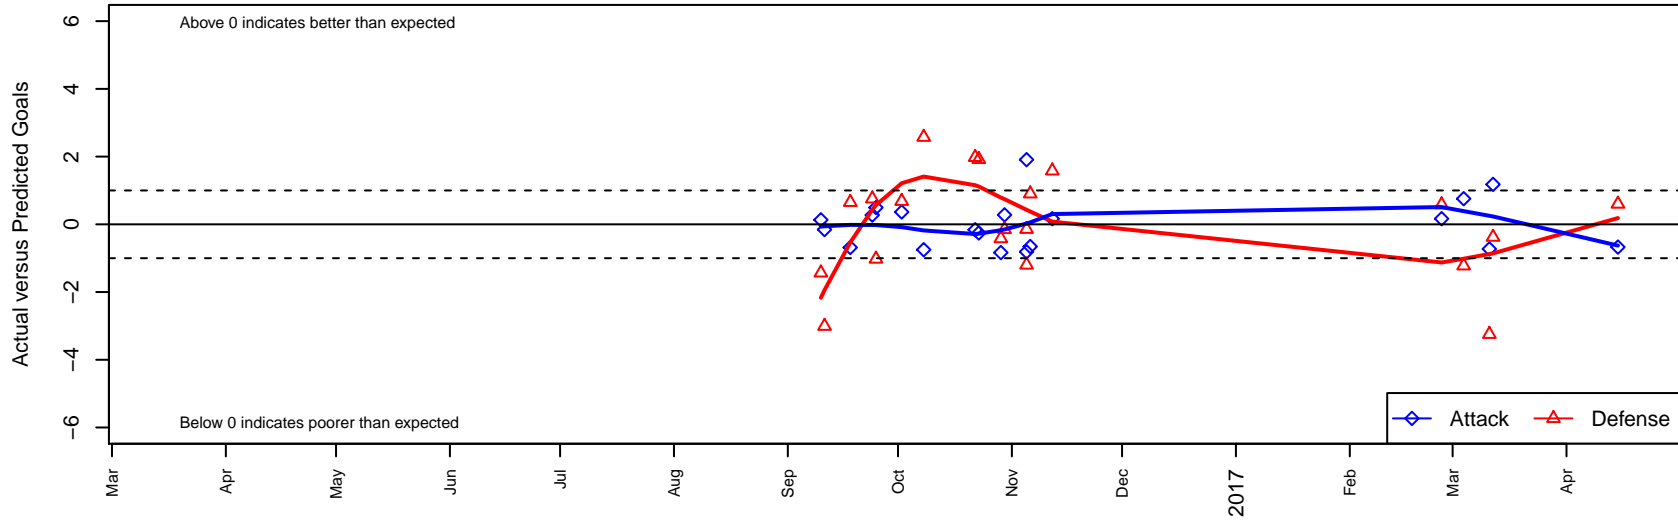

# CSC Storm White G05

Corvallis SC  
 Corvallis, OR  
 G05 total strength=291  
 attack=0.2 defense=0.15  
 fall league = PTT G05 Div 2 Red  
 spr league = Spr OYS G05 Div 2 White

alt names used:  
 CorvallisSC 05G White  
 CorvallisSC 05G White  
 Corvallis SC 05G White

Venues played:  
 2016 PTT G05 Division 2 Red  
 2016 OYS Founders Cup G05  
 2016 Spr OYS G05 Division 2 White

**CSC Storm White G05**  
 Dots are actual minus expected GF (blue circles) and GA (red triangles).  
 Blue line is smoothed change in attack strength. Red is smoothed change in defense strength.

**attack and defense variance (black dot)  
relative to other teams  
and top 10 in region**

**attack and defense rating  
relative to others at age  
and all opponents in last 13 months**

**Performance relative to 13 month average**